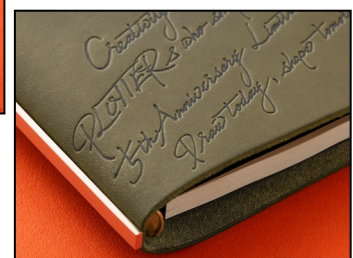

- •Card size Refill Memo Pads of orange paper
- •Can be used as an idea memo in a binder. 5mm grid format as same as Bible size

Project Manager in an assortment of five limited colors

The Project Manager, a colored paper holder that allows you to group disparate refills by theme and insert them directly into a binder, comes in a set of five unique limited edition creative colors.

- •The Project Manager is a limited edition set of five creative colors that complement the existing six colors.
- •A modern classic color lineup of yellow, camel, malachite green, indigo, and concrete to inspire creativity.

The Paper Divider of letterpress art, standing quietly in a binder

Paper dividers are convenient for sorting and searching. Letterpress printing expresses the art that is typical of PLOTTER.

- •A set of five monotone colors that won't interfere with your creations.
- •Each of the five letterpress drawings on the stiff card paper "Kenlan" is different to stimulate creativity.

Limited edition bridle leather, Leather Page Finder

Limited edition bridle leather page finder.

- •Five major product concepts of PLOTTER are engraved on each leather color.
- •The same bridle leather used for the 5 Hole Ring Leather Binder is used.
- •The fifth color, brown, is a special color for this product.

(*1) All prices are suggested retail prices.

(*2) (*3) Sold at PLOTTER ONLINE SHOP and PLOTTER USA

<Product Outlines>

Leather binders in two limited edition colors
Pueblo Rose and Liscio Green