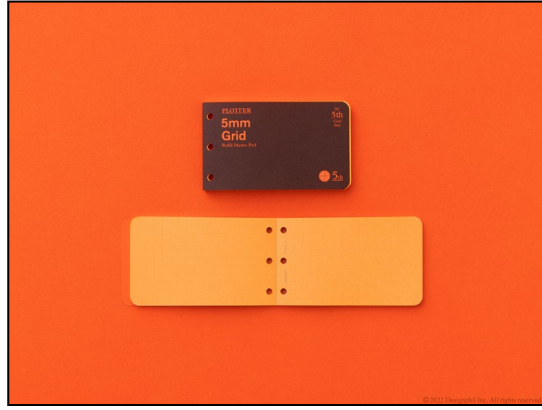

Refill Memo Pad, 80 sheets, 5mm square, Card size