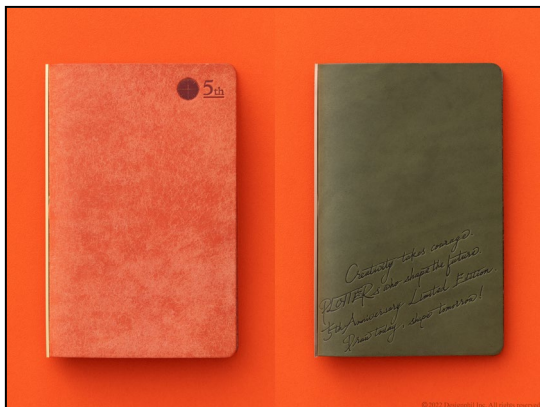

- •Card size Refill Memo Pads of orange paper
- •Can be used as an idea memo in a binder. 5mm grid format as same as Bible size

Project Manager in an assortment of five limited colors

The Project Manager, a colored paper holder that allows you to group disparate refills by theme and insert them directly into a binder, comes in a set of five unique limited edition creative colors.

- •The Project Manager is a limited edition set of five creative colors that complement the existing six colors.
- •A modern classic color lineup of yellow, camel, malachite green, indigo, and concrete to inspire creativity.

The Paper Divider of letterpress art, standing quietly in a binder

Paper dividers are convenient for sorting and searching. Letterpress printing expresses the art that is typical of PLOTTER.

- •A set of five monotone colors that won't interfere with your creations.
- •Each of the five letterpress drawings on the stiff card paper "Kenlan" is different to stimulate creativity.

Limited edition bridle leather, Leather Page Finder

Limited edition bridle leather page finder.

- •Five major product concepts of PLOTTER are engraved on each leather color.
- •The same bridle leather used for the 5 Hole Ring Leather Binder is used.
- •The fifth color, brown, is a special color for this product.

(*1) All prices are suggested retail prices.

(*2) (*3) Sold at PLOTTER ONLINE SHOP and PLOTTER USA

<Product Outlines>

Leather binders in two limited edition colors
Pueblo Rose and Liscio Green