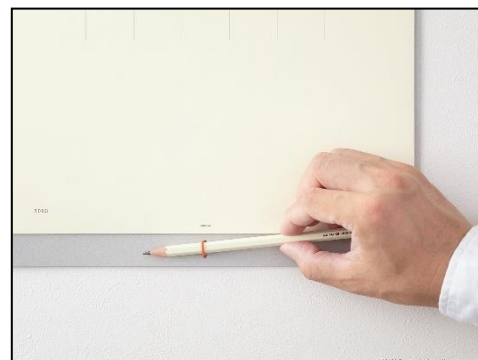

An MD Pencil (B) and a decorative orange rubber pen holder are included at the bottom of the calendar.