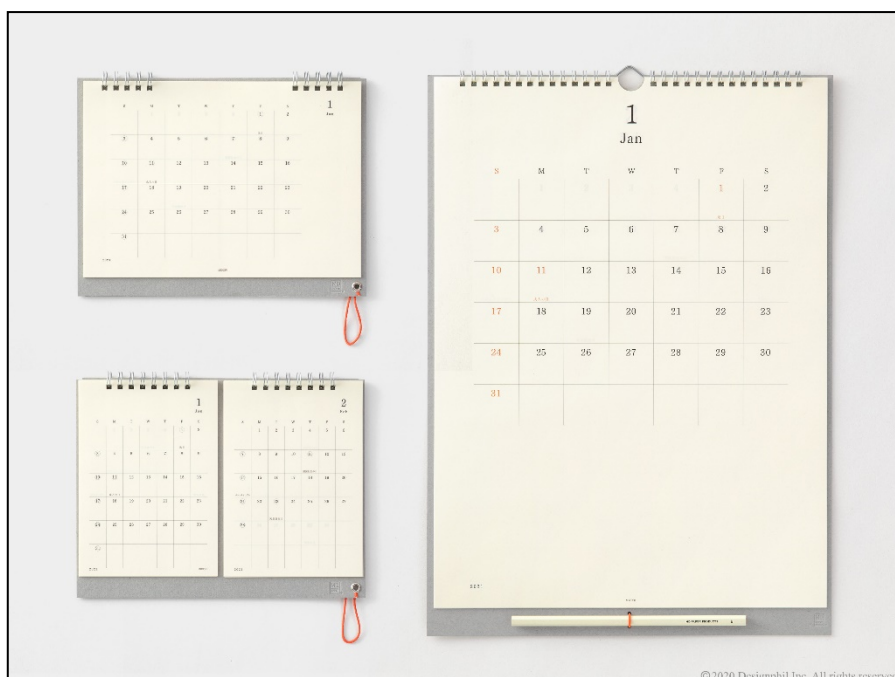

Product Features

MD Calendar: The MD Notebook Diary in calendar form

The MD Calendar has a minimalist design consisting of 12 monthly calendar pages in the same format as the MD Notebook Diary and some blank note pages. Like the diary, the blank space around the monthly blocks can be used freely for any ideas or notes that pop into your head.

MD Calendar Twin: See two months of plans at once

This calendar shows two months side by side so you can see more of what's coming up for your schedule and goals. Like the MD Calendar, each side has 12 monthly calendar pages, and there are 20 blank pages for plenty of notes.

MD Wall Calendar: Jot down everything that pops into your head

This calendar combines the format of the MD Notebook Diary with plenty of blank space to jot down those ideas and inspirations that pop into your head as you write your schedule. A simple rubber pen holder and MD Pencil (B) are included at the bottom of the calendar.

MD Calendar Twin

- Shows two months side by side so you can see more of What is coming up for your schedule and goals.
- Designed with a simple stand consisting of one string for easy standing and folding.
- Folds flat to provide the same comfort during writing as our notebooks.
- 20 blank note pages.