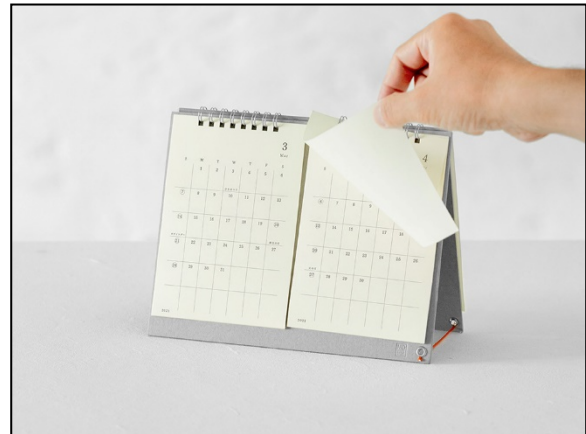

MD Wall Calendar: Jot down everything that pops into your head

This calendar combines the format of the MD Notebook Diary with plenty of blank space to jot down those ideas and inspirations that pop into your head as you write your schedule. A simple rubber pen holder and MD Pencil (B) are included at the bottom of the calendar.

MD Calendar Twin

- Shows two months side by side so you can see more of What is coming up for your schedule and goals.
- Designed with a simple stand consisting of one string for easy standing and folding.
- Folds flat to provide the same comfort during writing as our notebooks.
- 20 blank note pages.

MD Calendar (left) and MD Calendar Twin (right)

Designed with a simple stand consisting of one string for easy standing

Folds flat for easy writing

The MD Calendar Twin gives you a bird's-eye view of two months of your schedule!