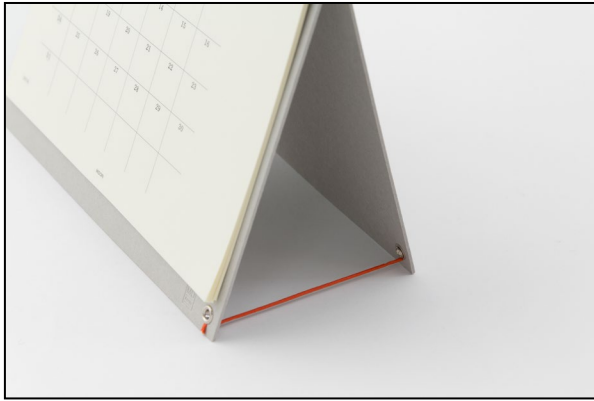

Stands up on a simple single string